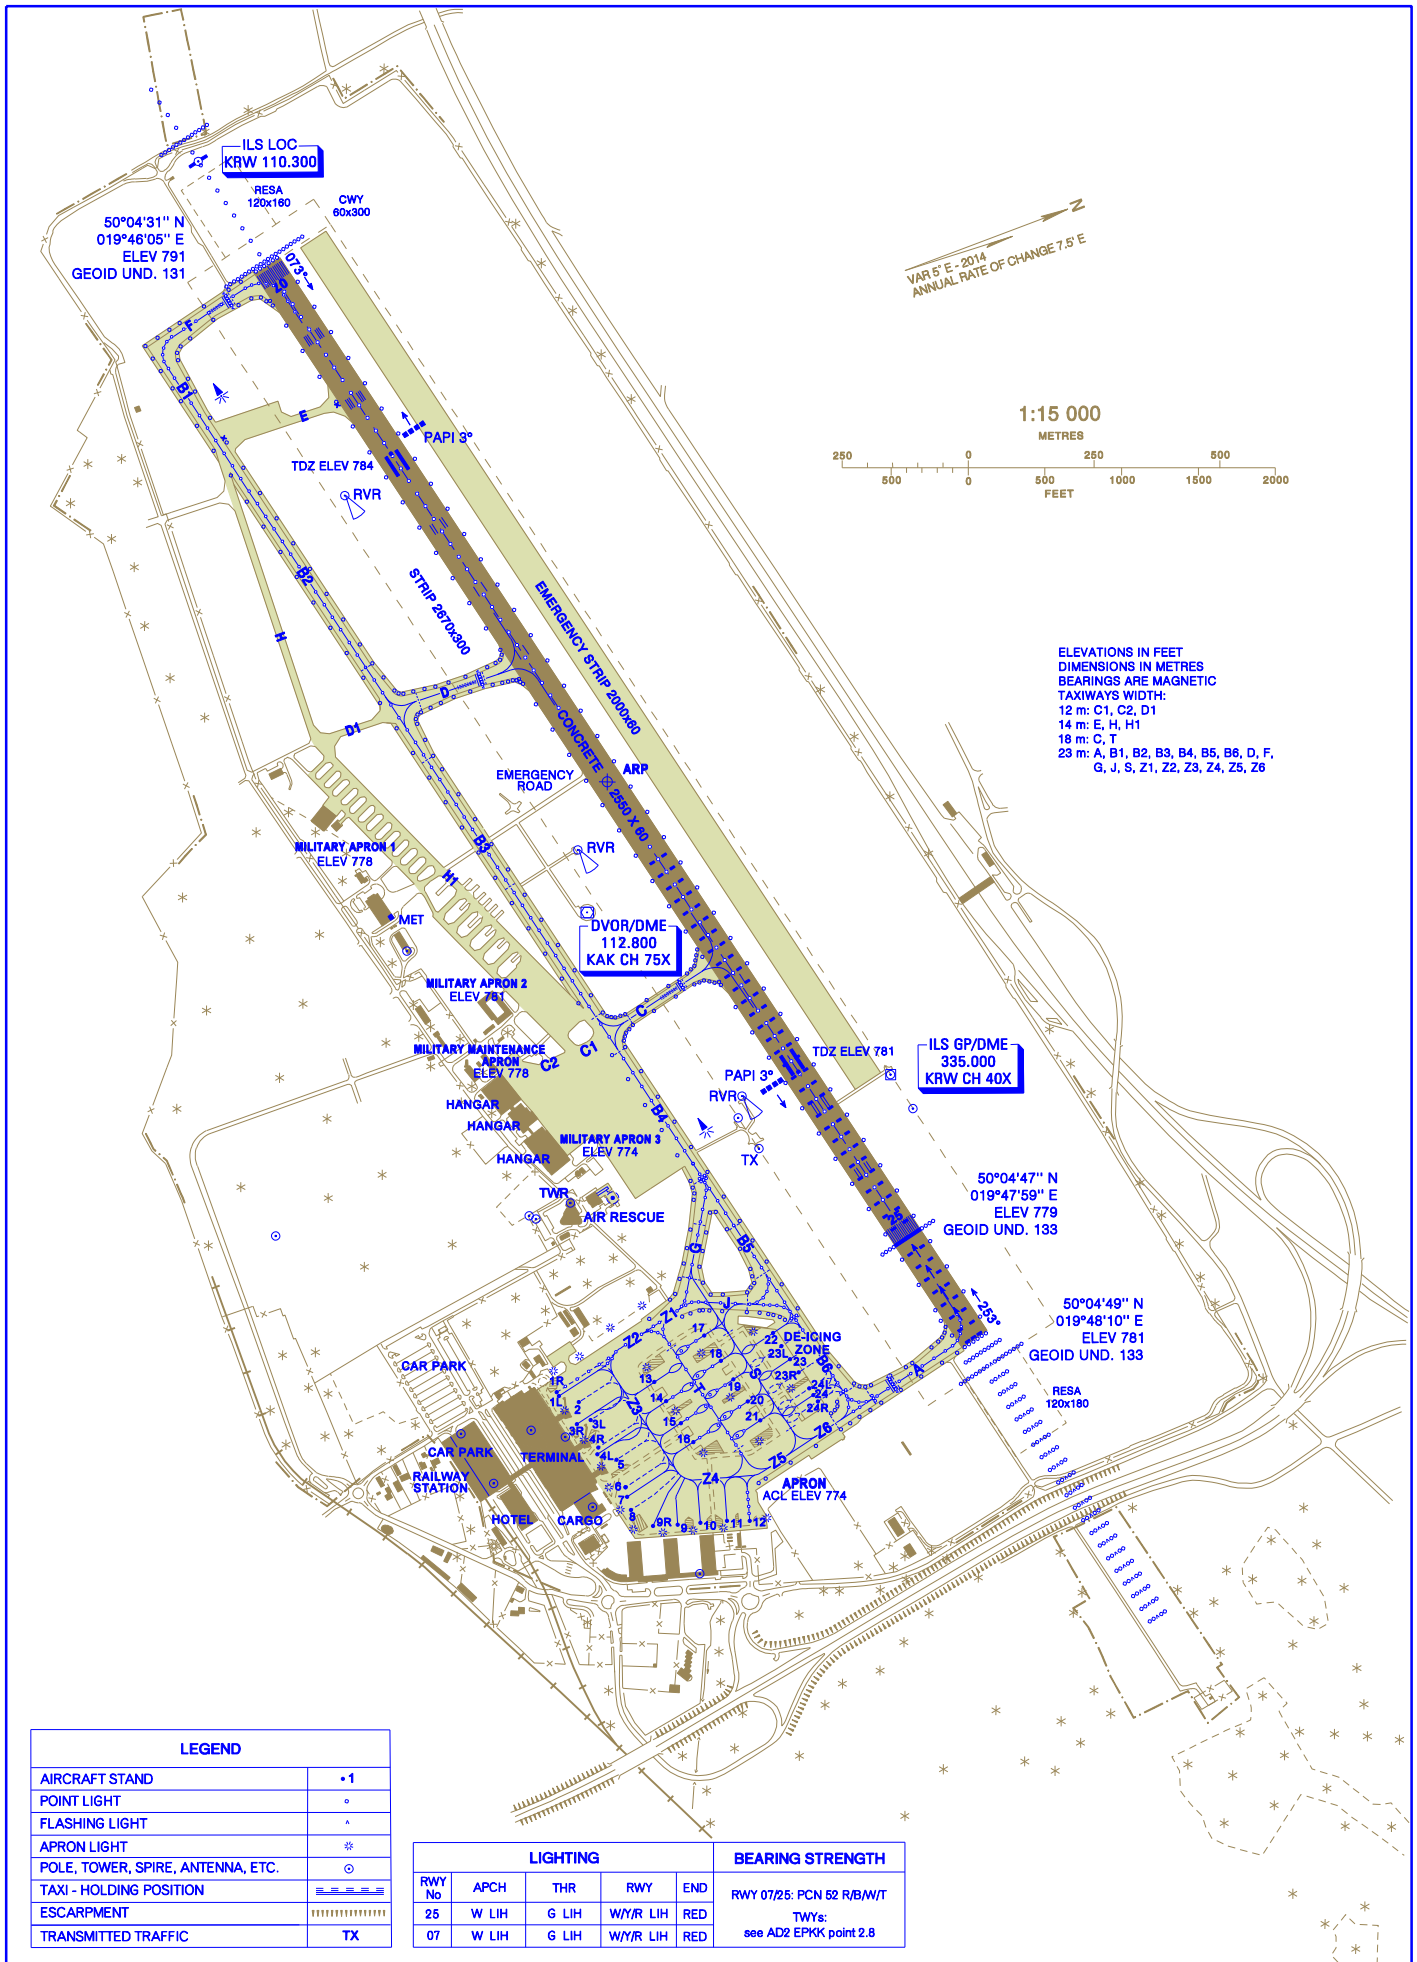

**AERODROME CHART - ICAO**

50°04'40" N  
019°47'05" E

ELEV 791 ft  
GEOID UND. 131 ft

Kraków GROUND 118.105  
Kraków TOWER 123.255

**Kraków - Balice**

HOT SPOTS

Kraków - Balice